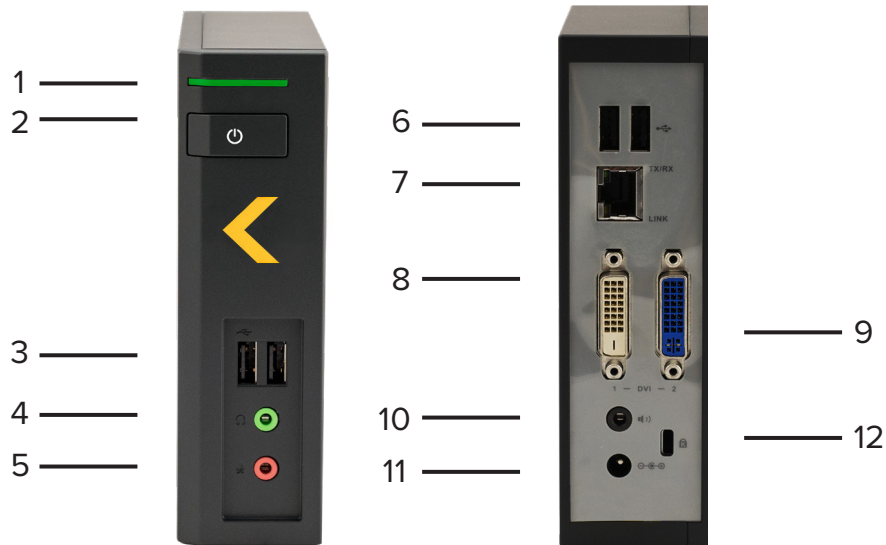

- Dual Monitor capability
- DVI-I
- DVI-D

MY ORGANIZATION HAS COMPLIANCE REGULATIONS TO ADHERE TO YOU. I SEE USB PORTS, HOW CAN THIS DEVICE FIT THESE NEEDS?

Effortless understands that every organization has different needs. While this device has the option to connect 4 USB 2.0 ports, these wouldn't bypass the users previously set privileges. This device also doesn't house any local data. If this device were to disappear, there wouldn't be any breaches of data.

WORKLESS WORRYLESS EFFORTLESS

FOR MORE INFORMATION CALL +1 (855) 363-6863

EFFORTLESSZEROCLIENT SPECIFICATIONS

1. Power On Indicator Light
2. Power Button
3. USB 2.0 (2)
4. Front Line Out
5. Mic In
6. USB 2.0 (2)
7. RJ45 LAN Port
8. DVI-D
9. DVI-I
10. Rear Line Out
11. DC Jack
12. Kensington Lock

CONNECTIONS

PORTS
VIDEO/RESOLUTION

4 x USB 2.0, 1 x Mic In, 2 x Line Out, RJ-45 LAN, 1 x DC Jack
1 Monitor at 2560 x 1600* or 2 Monitors at 1920 x 1200, 1 x DVI-D + 1 x DVI-I

NETWORKING

ETHERNET
FIBER

10/100/1000 Base-T
Optional SFP Fiber Connector (100/1000Mbps)